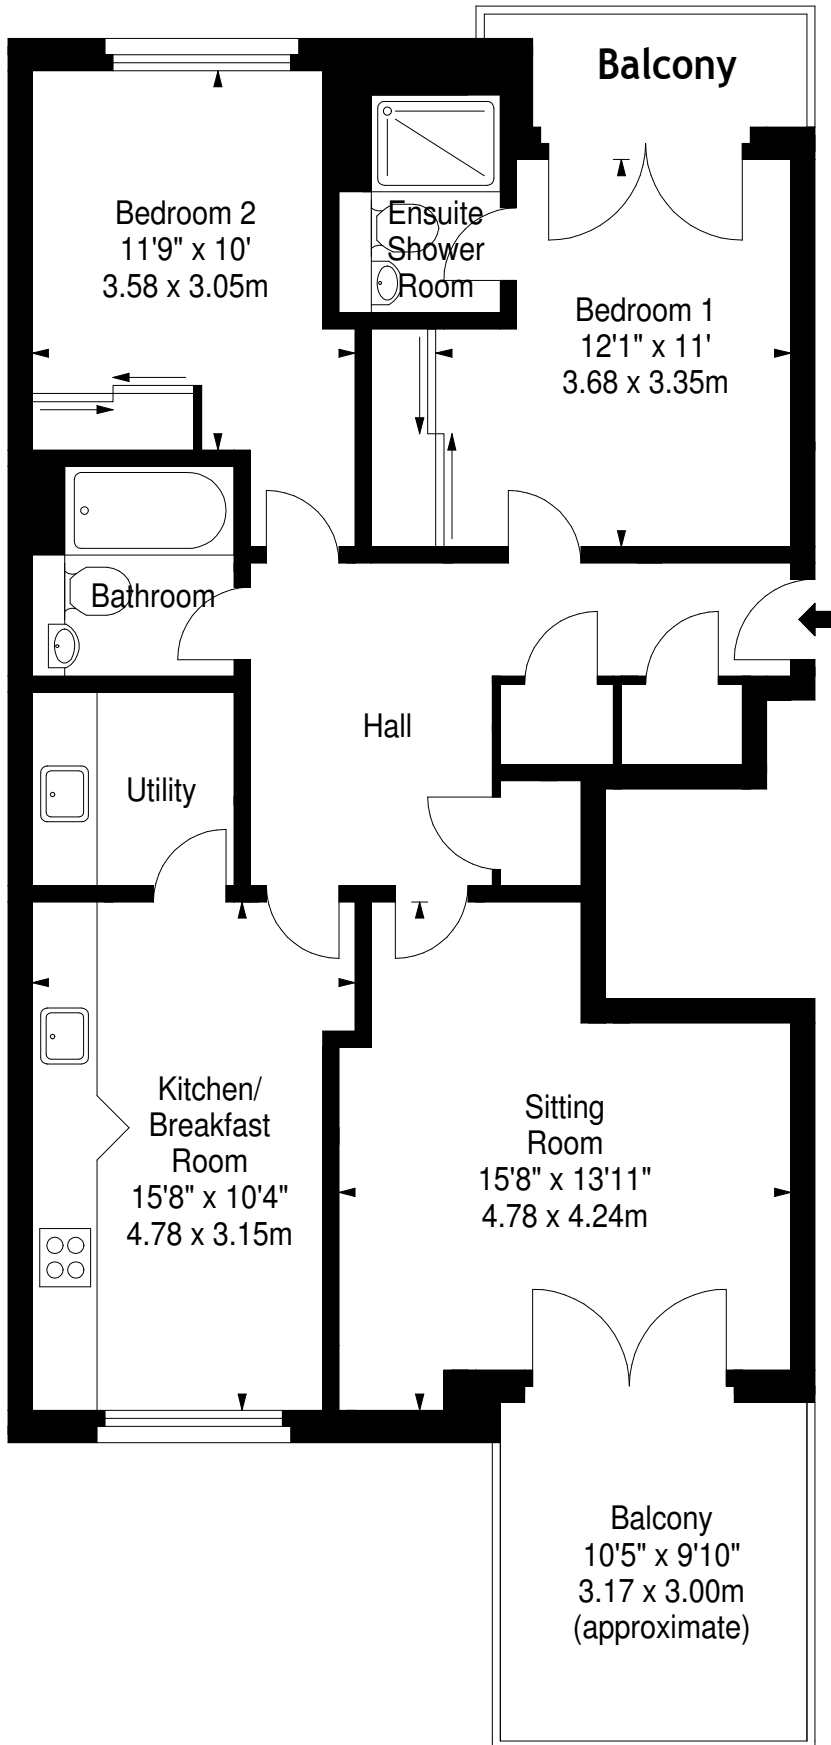

Royal Apartments, EH39 4AT
Approx. Gross Internal Area
881 Sq Ft - 81.84 Sq M

Third Floor